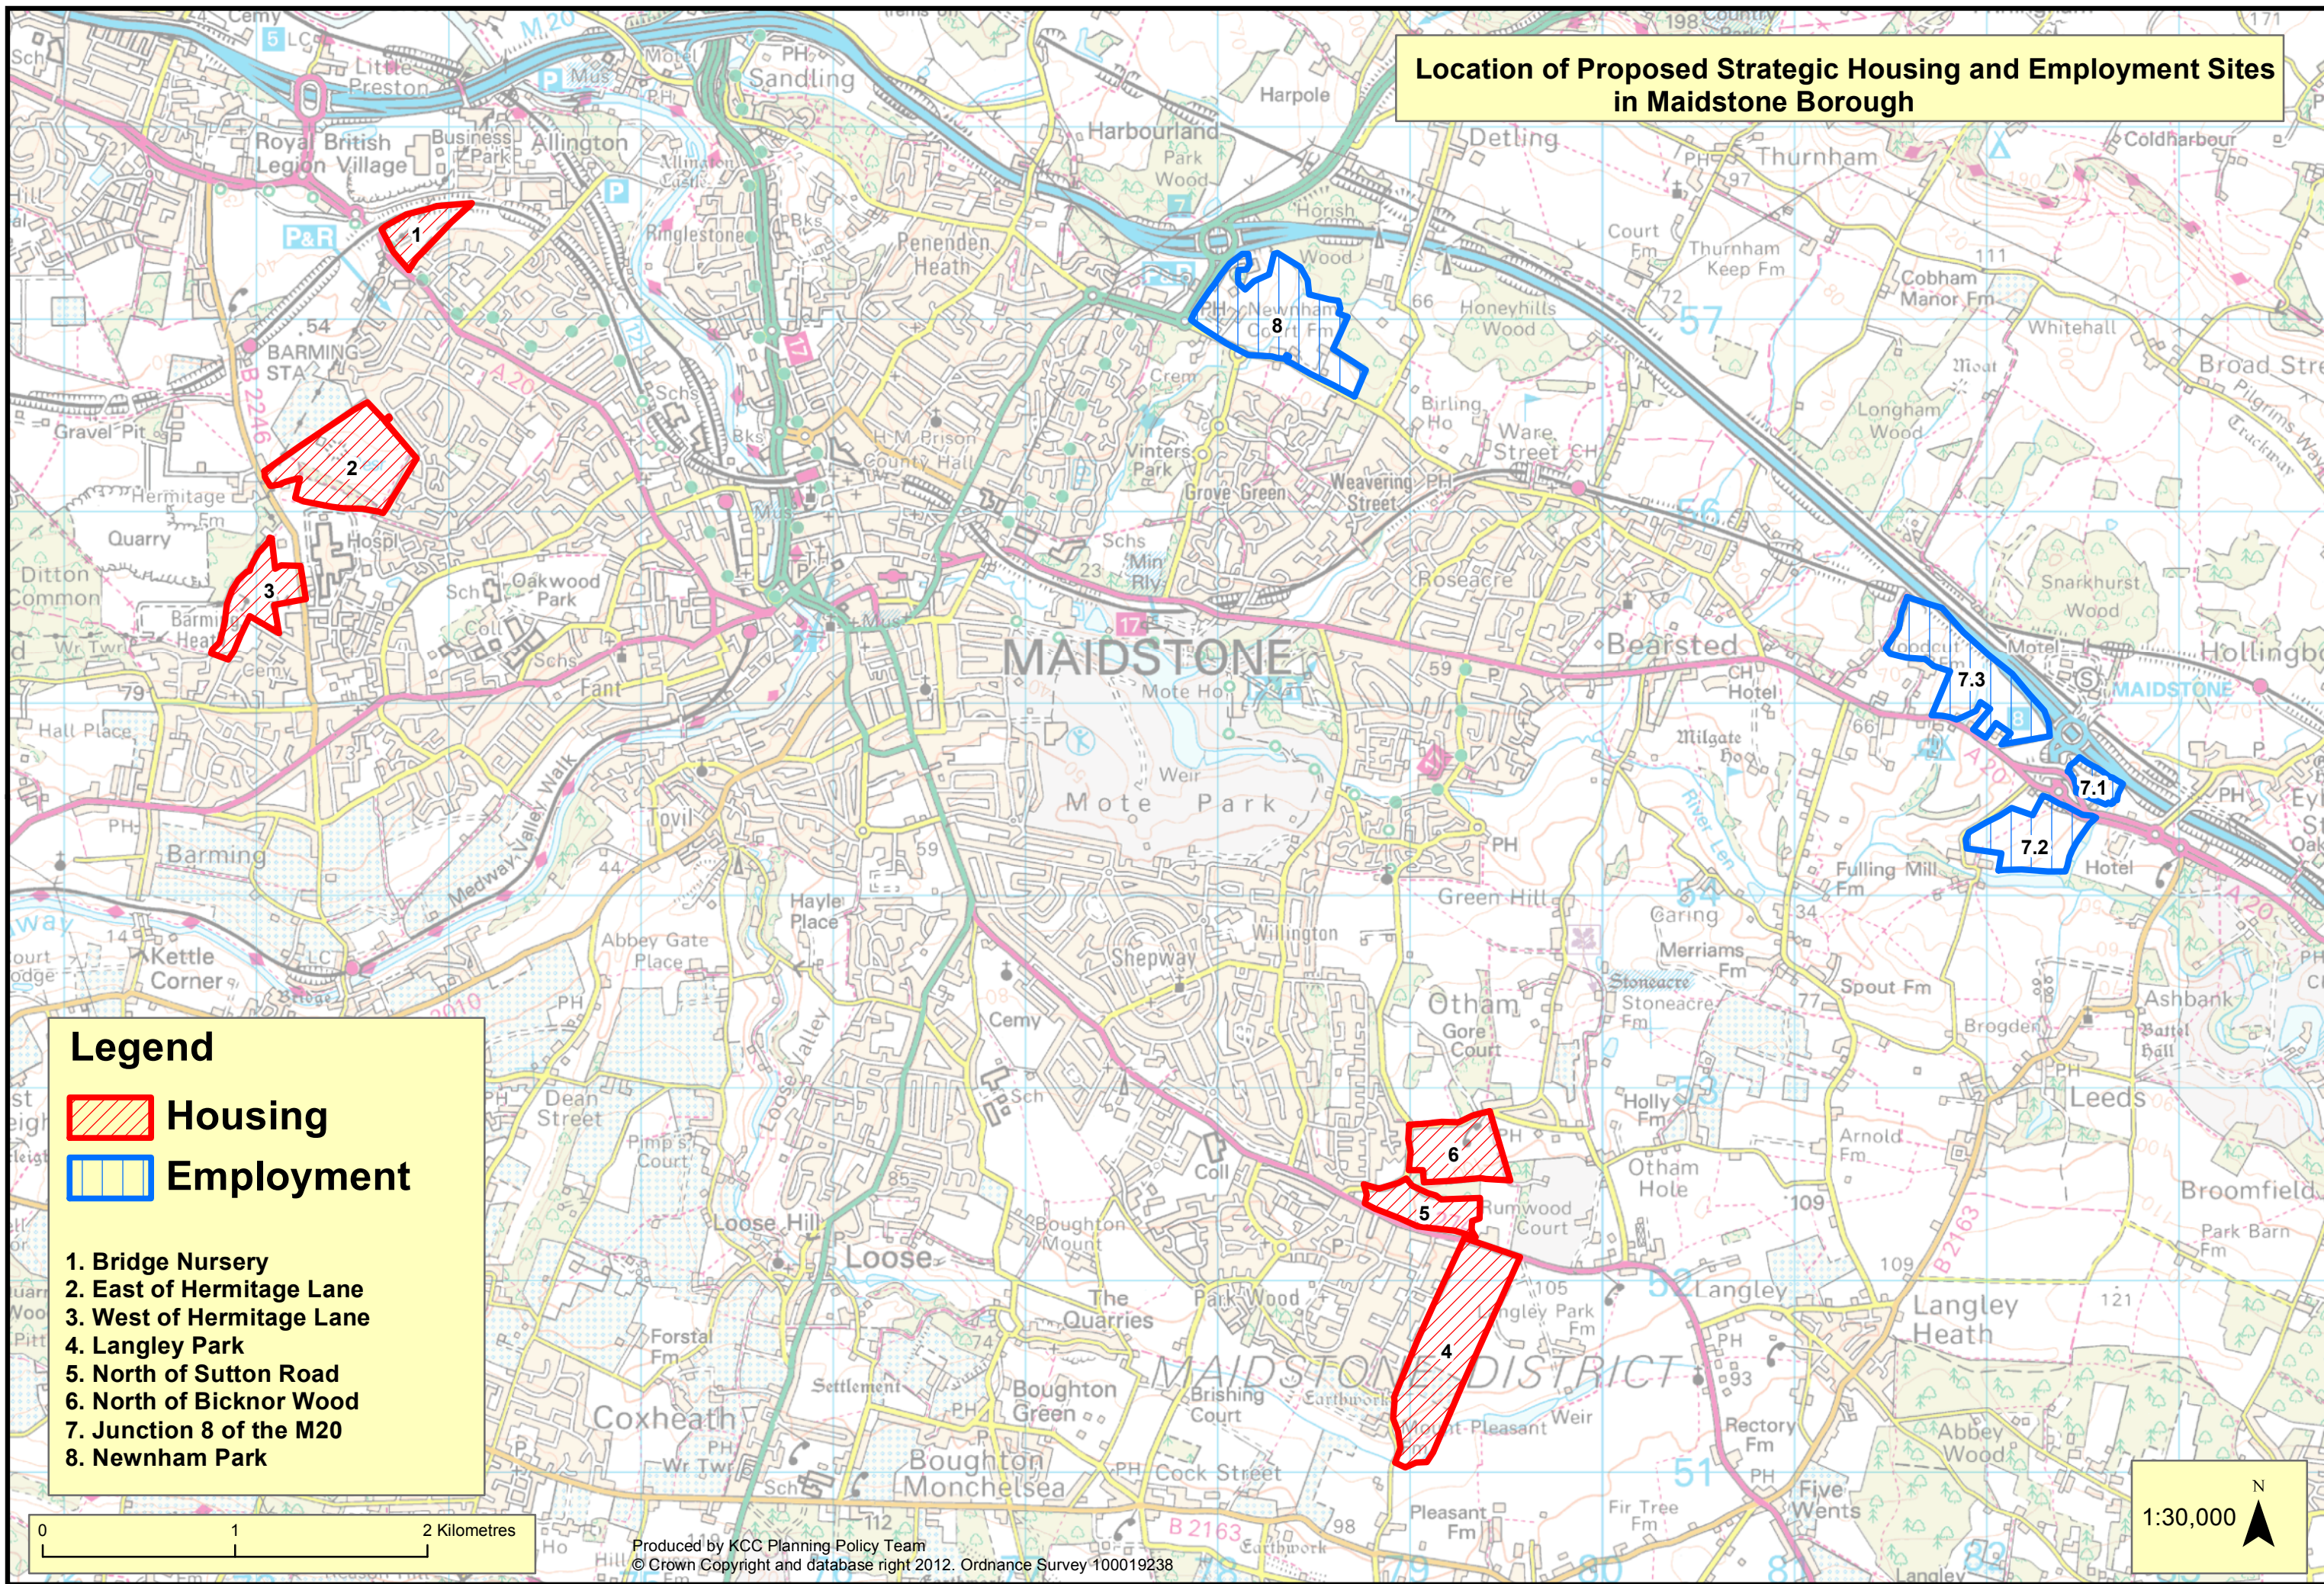

Location of Proposed Strategic Housing and Employment Sites in Maidstone Borough

Legend

- Housing**
- Employment**

1. Bridge Nursery
2. East of Hermitage Lane
3. West of Hermitage Lane
4. Langley Park
5. North of Sutton Road
6. North of Bicknor Wood
7. Junction 8 of the M20
8. Newnham Park

Produced by KCC Planning Policy Team
 © Crown Copyright and database right 2012. Ordnance Survey 100019238